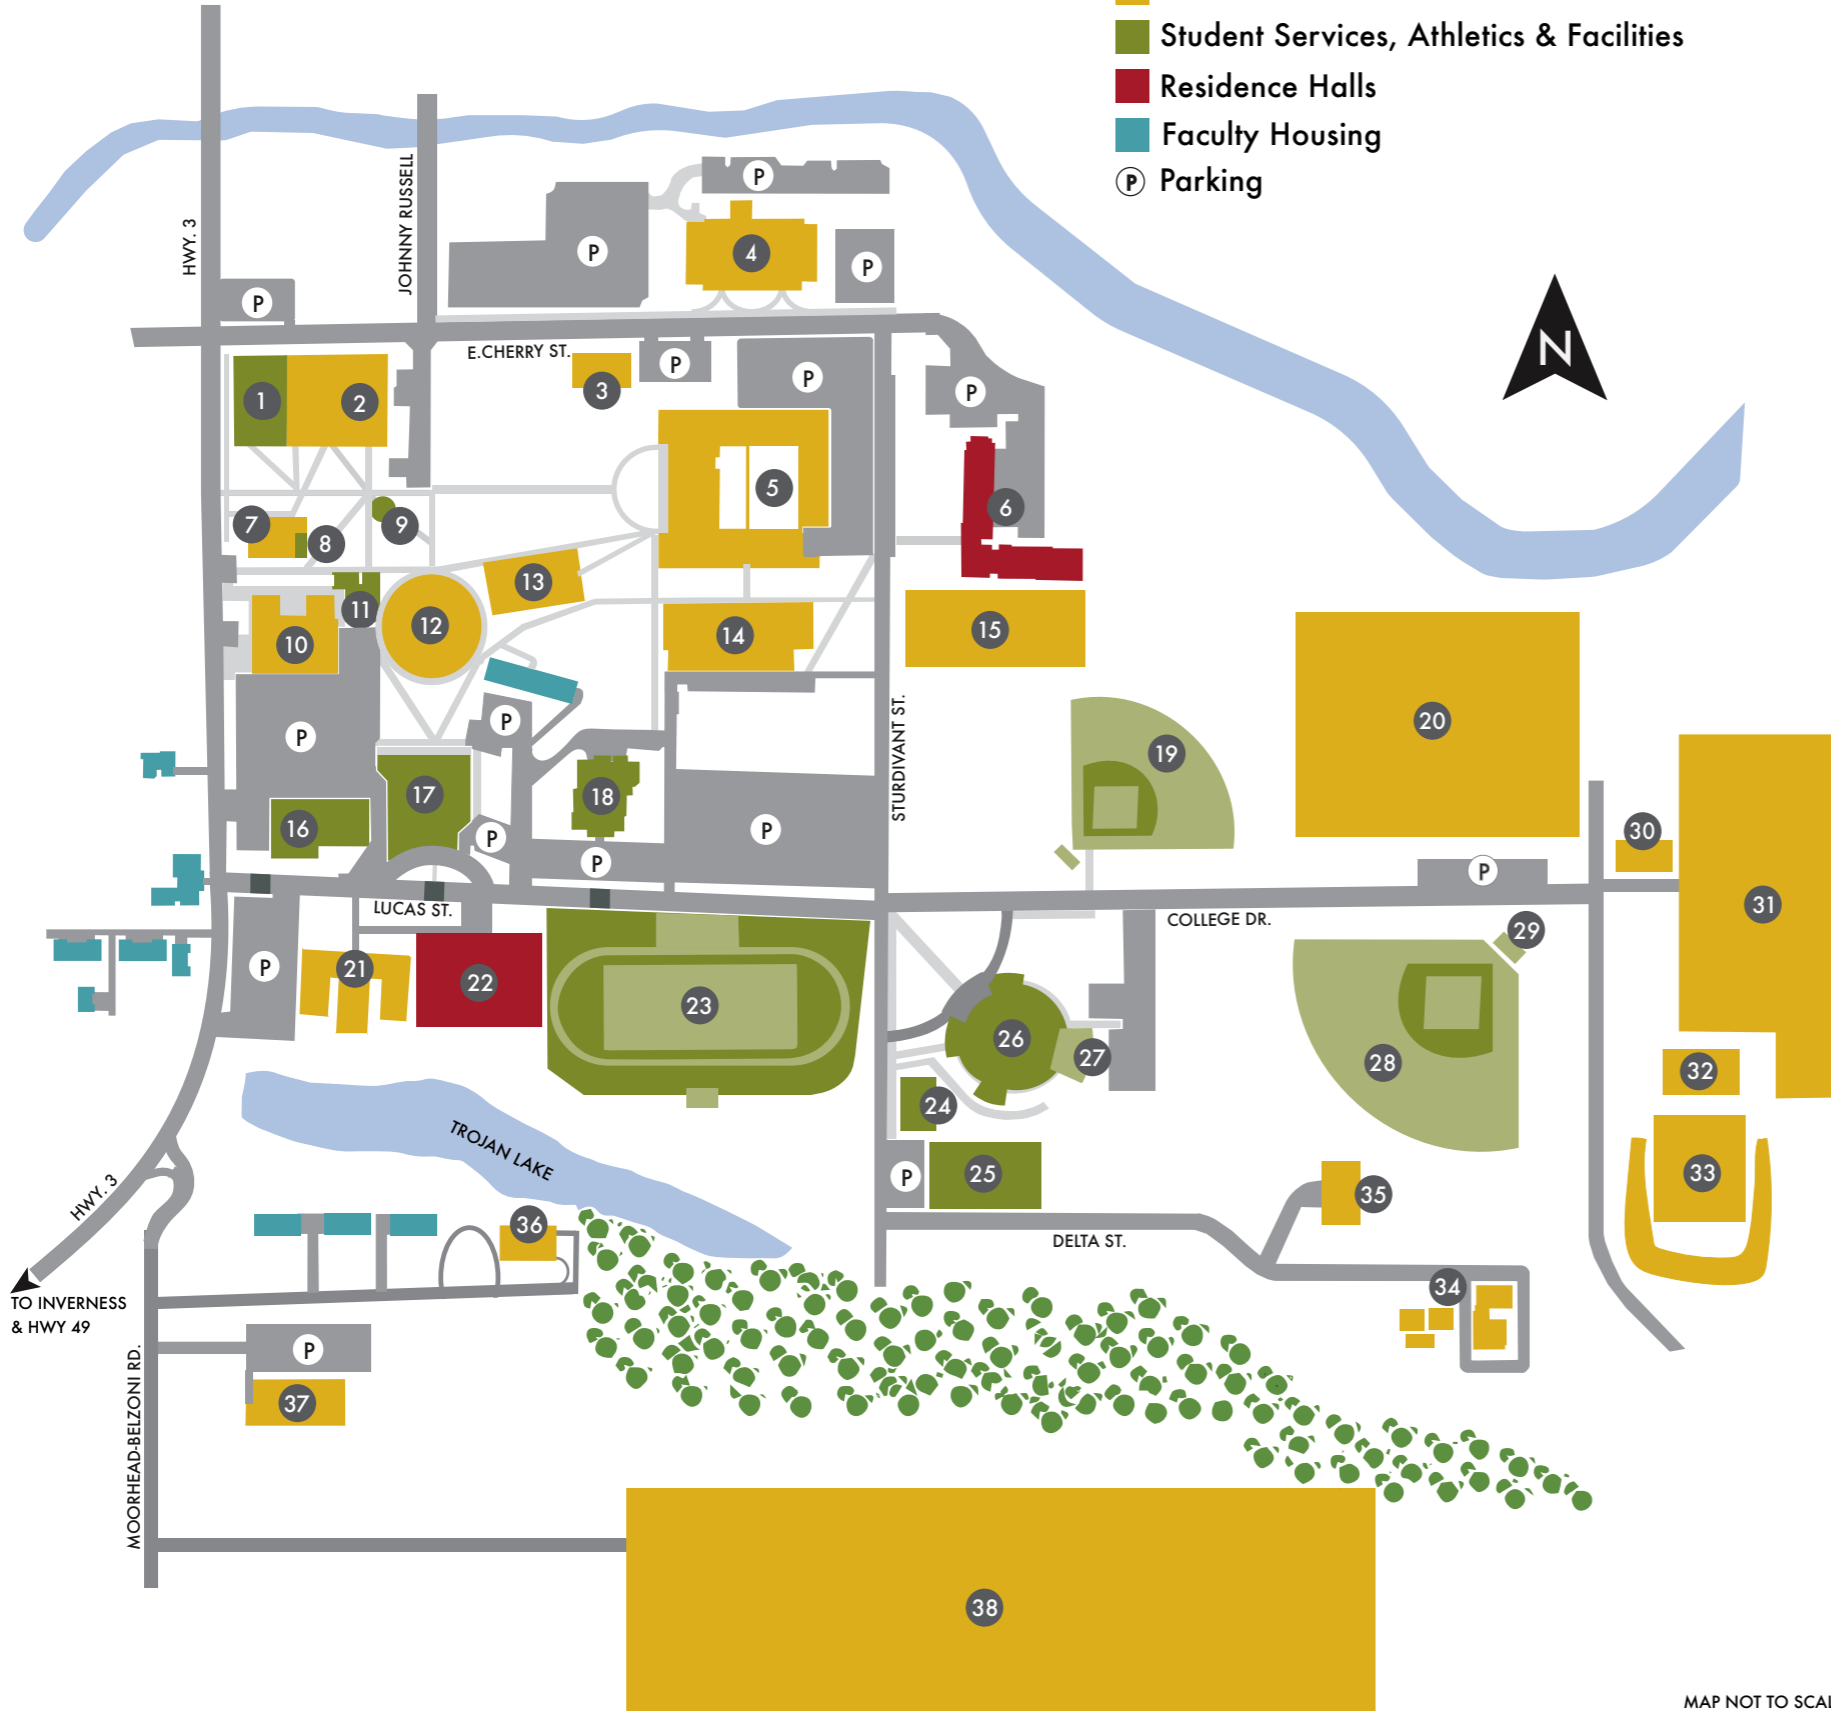

- Academic & Administrative
- Student Services, Athletics & Facilities
- Residence Halls
- Faculty Housing
- P Parking

1. Boggs-Scroggins Enrollment Services Center
2. Yeates Fine Arts Building
3. W. P. Lacy Campus Police Building
4. Greer-Stafford Allied Health Building
5. Allen-Foley Career-Technical Center
6. Edwards-Stonestreet Residence Hall [men]
7. Tanner Hall
8. Bookstore
9. Bell Tower
10. Stanny Sanders Library
11. Catherine & Allen Snowden Building
12. Horton Hall
13. Jack E. Harper Jr. Science Building
14. Jimmy Henderson Hall
15. Band Practice Field
16. Vandiver Student Union
17. Trojan Grove
18. Herman A. Thigpin Cafeteria
19. Carl & Brenda Grubb Softball Field
20. Lineman Training Center
21. Stennis-Penrod Building
22. Hargett-Lee Residence Hall [women]
23. Jim Randall Football Stadium
24. Trojan Tailgating Area
25. Tennis Courts
26. J.T. Hall Coliseum
27. James "Wooky" Gray Field House
28. Jimmy Bellipanni Baseball Complex
29. Terry Thompson Press Box
30. Heavy Equipment Wash Rack & Storage
31. Heavy Equipment Programs Test Plot
32. Johnny Russell Building [LETA]
33. Pistol & Rifle Firing Range
34. Fleet Maintenance Shop
35. Jack Harris Maintenance Building
36. President's Home
37. Stauffer-Wood Administration Building
38. Agricultural Programs Test Plot

MAP NOT TO SCALE