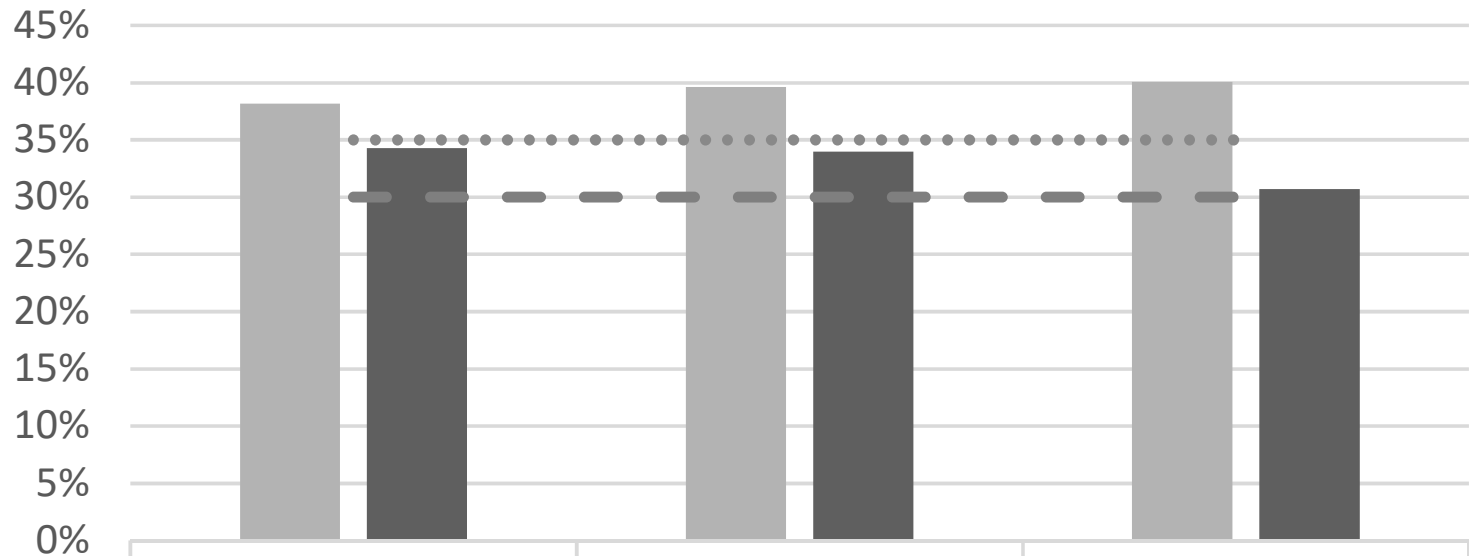

Comprehensive Graduation Rates

*Rate of Awards for First-Time/Full-Time Students
within 150% Time-to-Degree*

	FA18 cohort	FA19 cohort	FA20 cohort
 All-MS-CCs	38.2%	39.6%	40.1%
 MDCC	34.3%	34.0%	30.7%
 Goal	35%	35%	35%
 Threshold	30%	30%	30%